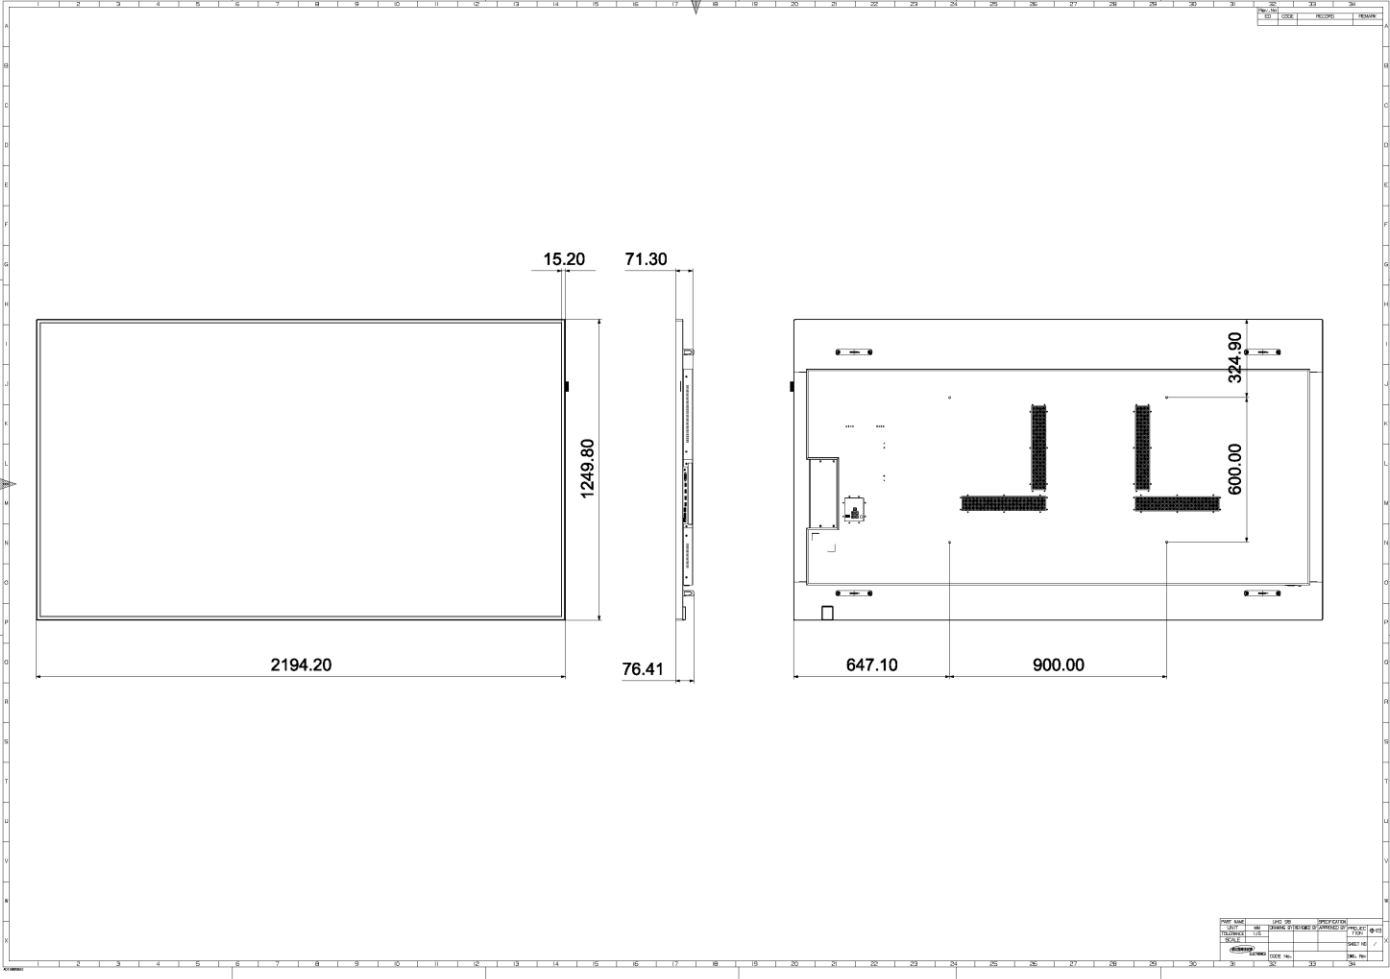

Série QMF - Écrans professionnels usage 24/7 UHD

DESSINS TECHNIQUES

98''