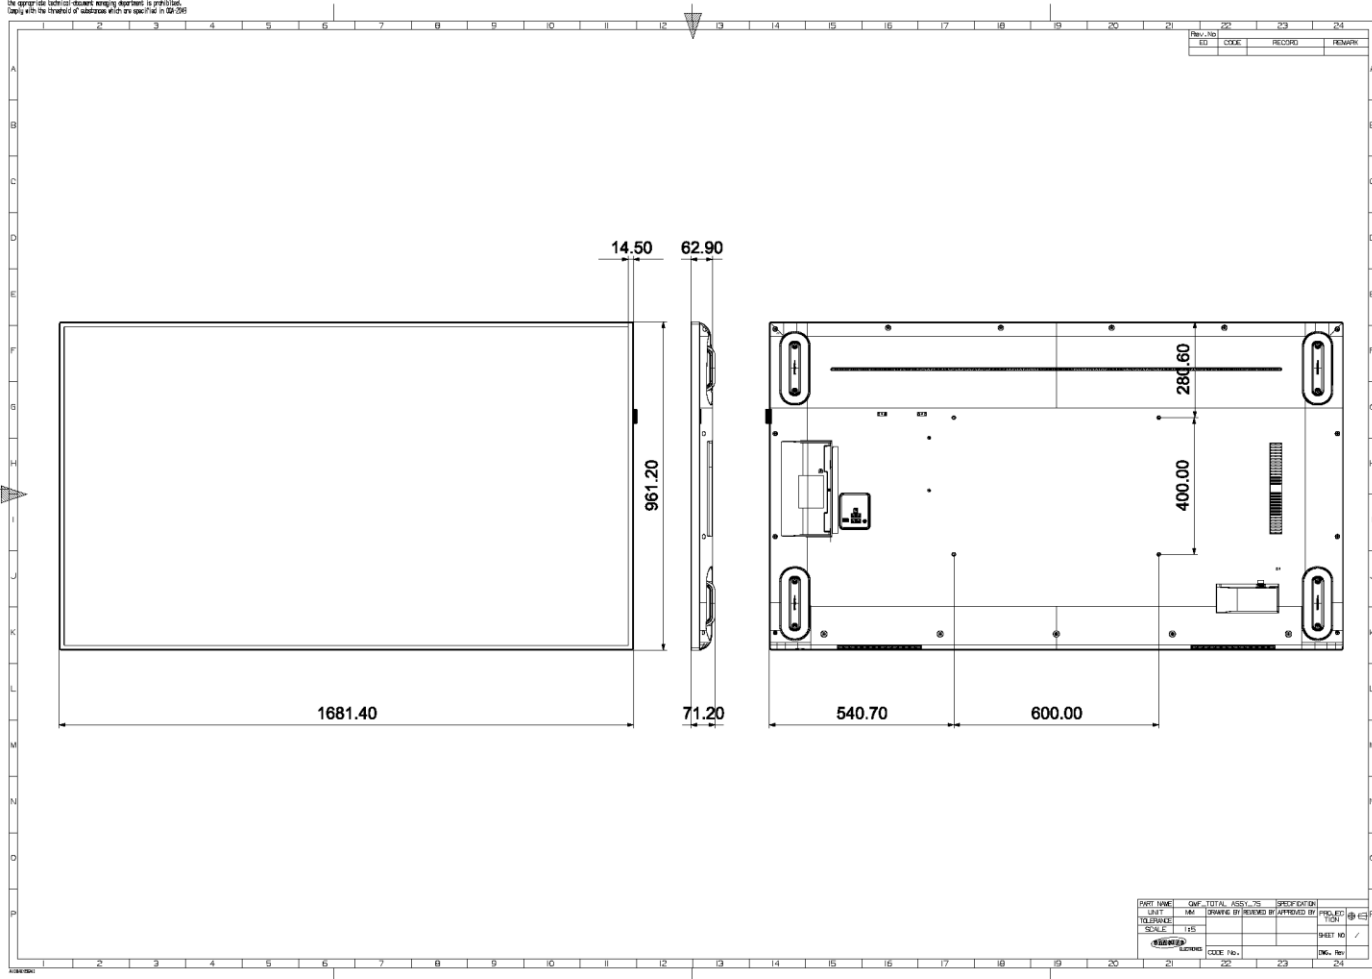

Série QMF - Écrans professionnels usage 24/7 UHD

DESSINS TECHNIQUES

75''