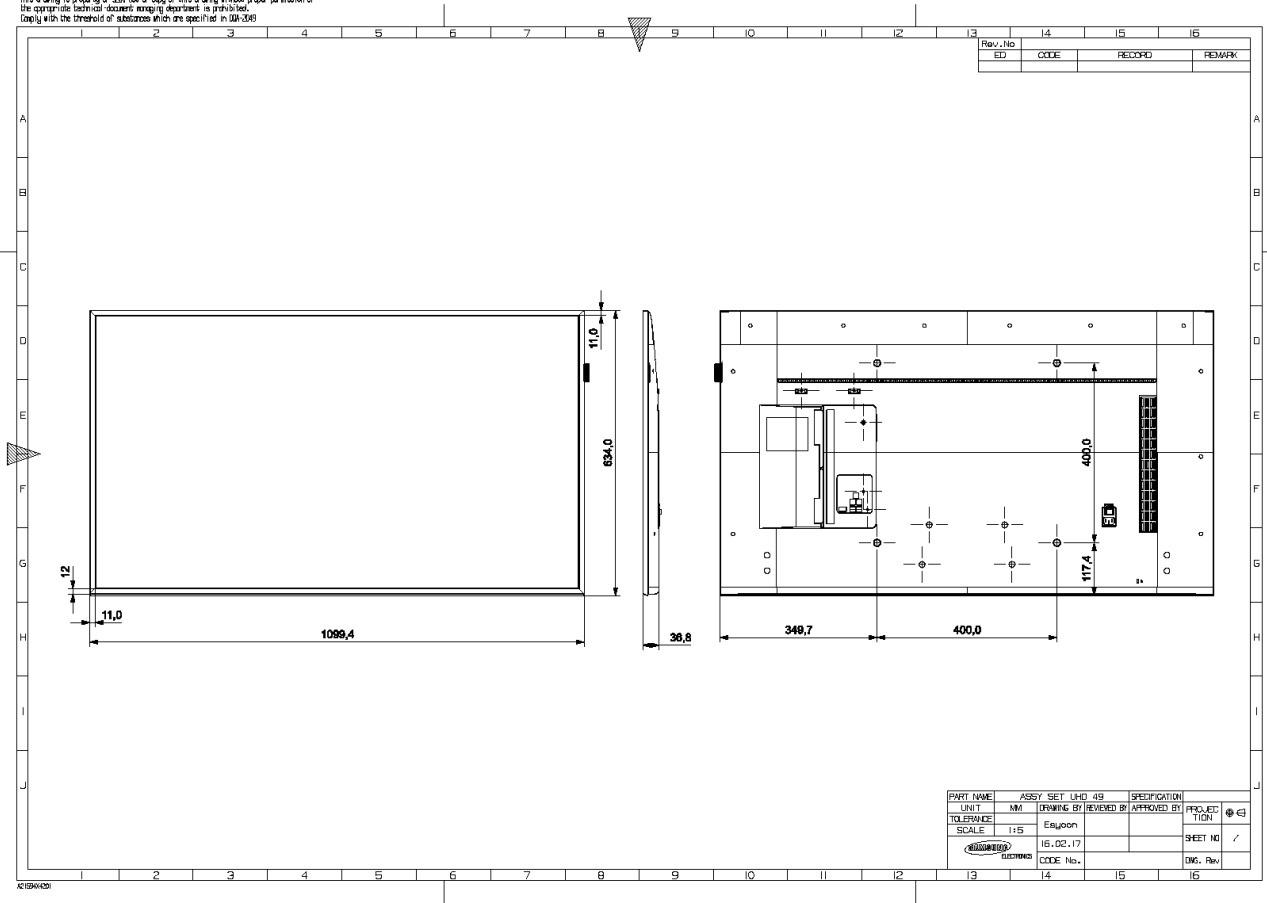

Série QMF - Écrans professionnels usage 24/7 UHD

DESSINS TECHNIQUES

49''