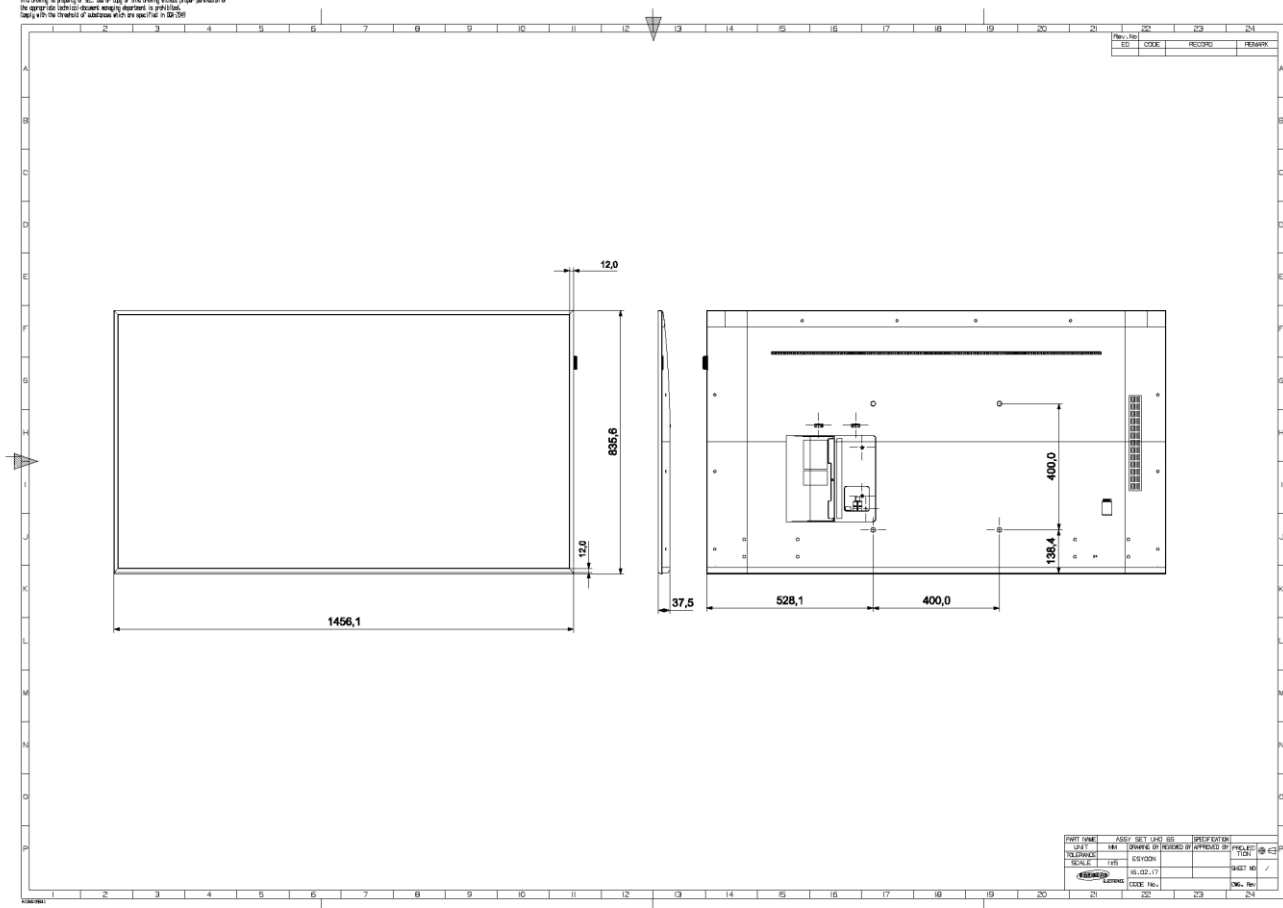

Série QMF - Écrans professionnels usage 24/7 UHD

DESSINS TECHNIQUES

65''